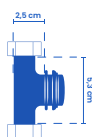

## Dati Tecnici / Technical Data

Tecnopolimero  
Technopolymer

Tecnopolimero  
Technopolymer

Tecnopolimero  
Technopolymer

Ottone  
Brass

Raccordi In/Out - Fittings In/Out	IN 1/2" F OUT 1/2" F	IN 3/4" F OUT 3/4" F	IN 1" F OUT 1" F	IN 3/4" F OUT 3/4" F
Pressione Max. - Max Pressure	6 bar	6 bar	6 bar	6 bar
Filtrazione - Filtration	50 µm	50 µm	50 µm	50 µm
Portata - Flow Rate	1,5 m <sup>3</sup> /h (ΔP 0,5 bar)	1,5 m <sup>3</sup> /h (ΔP 0,5 bar)	1,5 m <sup>3</sup> /h (ΔP 0,5 bar)	1,5 m <sup>3</sup> /h (ΔP 0,5 bar)
Temp. ambiente - Ambient temperature	5-40 °C	5-40 °C	5-40 °C	5-40 °C
Uso - Use	Potabile Tecnico Potable-Technical	Potabile Tecnico Potable-Technical	Potabile Tecnico Potable-Technical	Potabile Tecnico Potable-Technical
Materiale - Material	PA-SAN-PE	PA-SAN-PE	PA-SAN-PE	PA-SAN-PE-Ottone (brass)
By-pass integrato - Integrated bypass	Si / Yes	Si / Yes	Si / Yes	Si / Yes