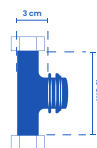

## Dati Tecnici / Technical Data

Tecnopolimero  
Technopolymer

Tecnopolimero  
Technopolymer

Tecnopolimero  
Technopolymer

Ottone  
Brass

Raccordi In/Out - Fittings In/Out	IN 1/2" F OUT 1/2" F	IN 3/4" F OUT 3/4" F	IN 1" F OUT 1" F	IN 3/4" F OUT 3/4" F
Pressione Max. - Max Pressure	6 bar	6 bar	6 bar	6 bar
Filtrazione - Filtration	50 µm	50 µm	50 µm	50 µm
Portata - Flow Rate	1,5 m <sup>3</sup> /h (ΔP 0,5 bar)	1,5 m <sup>3</sup> /h (ΔP 0,5 bar)	1,5 m <sup>3</sup> /h (ΔP 0,5 bar)	1,5 m <sup>3</sup> /h (ΔP 0,5 bar)
Temp. ambiente - Ambient temperature	5-40 °C	5-40 °C	5-40 °C	5-40 °C
Uso - Use	Potabile Tecnico Potable-Technical	Potabile Tecnico Potable-Technical	Potabile Tecnico Potable-Technical	Potabile Tecnico Potable-Technical
Materiale - Material	PA-SAN-PE	PA-SAN-PE	PA-SAN-PE	PA-SAN-PE-Ottone (brass)
By-pass integrato - Integrated bypass	Si / Yes	Si / Yes	Si / Yes	Si / Yes