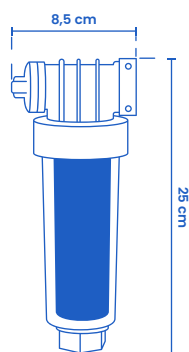

## Dati Tecnici / Technical Data

Tecnopolimero  
Technopolymer

Tecnopolimero  
Technopolymer

Tecnopolimero  
Technopolymer

Ottone  
Brass

Raccordi In/Out - Fittings In/Out	IN 1/2" F OUT 1/2" F	IN 3/4" F OUT 3/4" F	IN 1" F OUT 1" F	IN 3/4" F OUT 3/4" F
Pressione Max. - Max Pressure	6 bar	6 bar	6 bar	6 bar
Filtrazione - Filtration	50 µm	50 µm	50 µm	50 µm
Portata - Flow Rate	1,5 m <sup>3</sup> /h (ΔP 0,5 bar)	1,5 m <sup>3</sup> /h (ΔP 0,5 bar)	1,5 m <sup>3</sup> /h (ΔP 0,5 bar)	1,5 m <sup>3</sup> /h (ΔP 0,5 bar)
Temp. ambiente - Ambient temperature	5-40 °C	5-40 °C	5-40 °C	5-40 °C
Uso - Use	Potabile Tecnico Potable-Technical	Potabile Tecnico Potable-Technical	Potabile Tecnico Potable-Technical	Potabile Tecnico Potable-Technical
Materiale - Material	PA-SAN-PE	PA-SAN-PE	PA-SAN-PE	PA-SAN-PE-Ottone (brass)
By-pass integrato - Integrated bypass	Si / Yes	Si / Yes	Si / Yes	Si / Yes