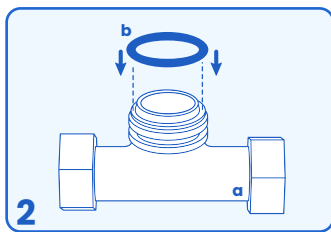

Installazione - Installation