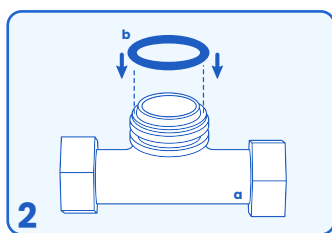

Installazione - Installation

Manutenzione - Maintenance