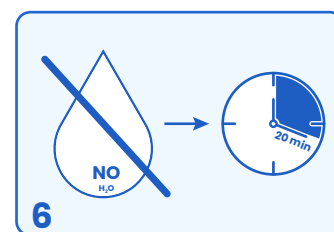

Ad ogni smontaggio
mantenere gli O-Ring
LUBRIFICATI con grasso
siliconico.

At each disassembly,
maintain the O-Rings
lubricated with silicone
grease.

Installazione - Installation

Manutenzione - Maintenance

Scan the QR code

Discover all the information

Dati Tecnici / Technical Data

Raccordi In/Out - Fittings In/Out	IN 1/2" F OUT 1/2" F
Pressione Max. - Max Pressure	6 bar
Filtrazione - Filtration	90 µm
Portata - Flow Rate	2 m ³ /h (ΔP 0.2 bar)
Temp. ambiente - Ambient temperature	2-40 °C
Uso - Use	Potabile Tecnico Potable-Technical
Materiale - Material	PA-SAN-PE
Autonomia - Refill Capacity	45 m ³ /h
By-pass integrato - Integrated bypass	Si / Yes
Dosaggio inferiore al. - Dosage Less Than	5 mg/L

Manuale d'uso

User Manual

Raccordi In/Out - Fittings In/Out	IN 1/2" F OUT 1/2" F
Pressione Max. - Max Pressure	6 bar
Filtrazione - Filtration	90 µm
Portata - Flow Rate	2 m ³ /h (ΔP 0.2 bar)
Temp. ambiente - Ambient temperature	2-40 °C
Uso - Use	Potabile Tecnico Potable-Technical
Materiale - Material	PA-SAN-PE
Autonomia - Refill Capacity	45 m ³ /h
By-pass integrato - Integrated bypass	Si / Yes
Dosaggio inferiore al. - Dosage Less Than	5 mg/L