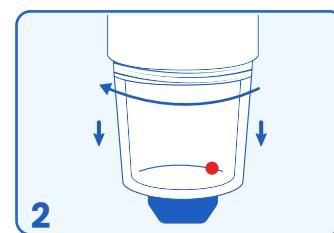

Installazione - Installation

Manutenzione - Maintenance