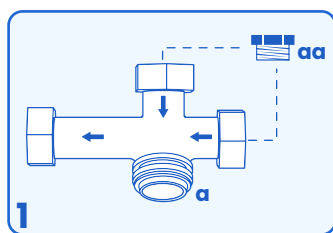

Ad ogni smontaggio
mantenere gli O-Ring
LUBRIFICATI con grasso
siliconico.

At each disassembly,
maintain the O-Rings
lubricated with silicone
grease.

Installazione - Installation

Manutenzione - Maintenance

Scan the QR code

Discover all the information

Dati Tecnici / Technical Data

Raccordi In/Out - Fittings In/Out	IN 1/2" F OUT 1/2" F
Pressione Max. - Max Pressure	6 bar
Filtrazione - Filtration	90 µm
Portata - Flow Rate	2 m ³ /h (ΔP 0.2 bar)
Temp. ambiente - Ambient temperature	2-40 °C
Uso - Use	Potabile Tecnico Potable-Technical
Materiale - Material	PA-SAN-PE
Autonomia - Refill Capacity	45 m ³ /h
By-pass integrato - Integrated bypass	Si / Yes
Dosaggio inferiore al. - Dosage Less Than	5 mg/L

Manuale d'uso

User Manual

Raccordi In/Out - Fittings In/Out	IN 1/2" F OUT 1/2" F
Pressione Max. - Max Pressure	6 bar
Filtrazione - Filtration	90 µm
Portata - Flow Rate	2 m ³ /h (ΔP 0.2 bar)
Temp. ambiente - Ambient temperature	2-40 °C
Uso - Use	Potabile Tecnico Potable-Technical
Materiale - Material	PA-SAN-PE
Autonomia - Refill Capacity	45 m ³ /h
By-pass integrato - Integrated bypass	Si / Yes
Dosaggio inferiore al. - Dosage Less Than	5 mg/L