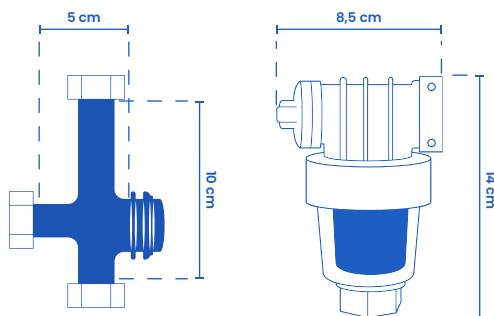

Scan the QR code

Discover all the information

Dati Tecnici / Technical Data

Raccordi In/Out - Fittings In/Out	IN 1/2" F OUT 1/2" F
Pressione Max. - Max Pressure	6 bar
Filtrazione - Filtration	90 µm
Portata - Flow Rate	2 m ³ /h (ΔP 0.2 bar)
Temp. ambiente - Ambient temperature	2-40 °C
Uso - Use	Potabile Tecnico Potable-Technical
Materiale - Material	PA-SAN-PE
Autonomia - Refill Capacity	45 m ³ /h
By-pass integrato - Integrated bypass	Si / Yes
Dosaggio inferiore al. - Dosage Less Than	5 mg/L

Manuale d'uso

User Manual

Raccordi In/Out - Fittings In/Out	IN 1/2" F OUT 1/2" F
Pressione Max. - Max Pressure	6 bar
Filtrazione - Filtration	90 µm
Portata - Flow Rate	2 m ³ /h (ΔP 0.2 bar)
Temp. ambiente - Ambient temperature	2-40 °C
Uso - Use	Potabile Tecnico Potable-Technical
Materiale - Material	PA-SAN-PE
Autonomia - Refill Capacity	45 m ³ /h
By-pass integrato - Integrated bypass	Si / Yes
Dosaggio inferiore al. - Dosage Less Than	5 mg/L