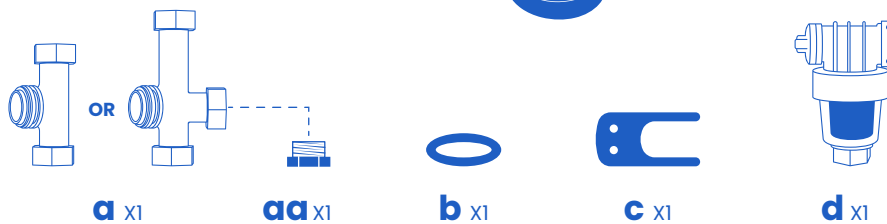

Ad ogni smontaggio
mantenere gli O-Ring
LUBRIFICATI con grasso
siliconico.

At each disassembly,
maintain the O-Rings
lubricated with silicone
grease.

Installazione - Installation

Manutenzione - Maintenance

Scan the QR code

Discover all the information

Dati Tecnici / Technical Data

Raccordi In/Out - Fittings In/Out	IN 1/2" F OUT 1/2" F
Pressione Max. - Max Pressure	6 bar
Filtrazione - Filtration	90 µm
Portata - Flow Rate	2 m ³ /h (ΔP 0.2 bar)
Temp. ambiente - Ambient temperature	2-40 °C
Uso - Use	Potabile Tecnico Potable-Technical
Materiale - Material	PA-SAN-PE
Autonomia - Refill Capacity	45 m ³ /h
By-pass integrato - Integrated bypass	Si / Yes
Dosaggio inferiore al. - Dosage Less Than	5 mg/L

Manuale d'uso

User Manual

Raccordi In/Out - Fittings In/Out	IN 1/2" F OUT 1/2" F
Pressione Max. - Max Pressure	6 bar
Filtrazione - Filtration	90 µm
Portata - Flow Rate	2 m ³ /h (ΔP 0.2 bar)
Temp. ambiente - Ambient temperature	2-40 °C
Uso - Use	Potabile Tecnico Potable-Technical
Materiale - Material	PA-SAN-PE
Autonomia - Refill Capacity	45 m ³ /h
By-pass integrato - Integrated bypass	Si / Yes
Dosaggio inferiore al. - Dosage Less Than	5 mg/L