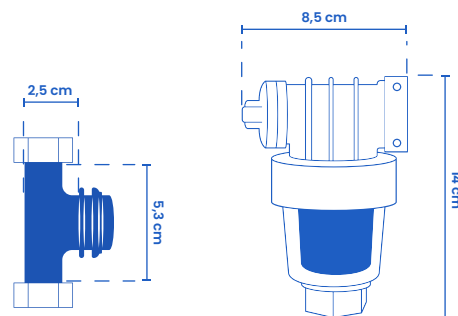

Scan the QR code

Discover all the information

Dati Tecnici / Technical Data

Raccordi In/Out - Fittings In/Out	IN 1/2" F OUT 1/2" F
Pressione Max. - Max Pressure	6 bar
Filtrazione - Filtration	90 µm
Portata - Flow Rate	2 m ³ /h (ΔP 0.2 bar)
Temp. ambiente - Ambient temperature	2-40 °C
Uso - Use	Potabile Tecnico Potable-Technical
Materiale - Material	PA-SAN-PE
Autonomia - Refill Capacity	45 m ³ /h
By-pass integrato - Integrated bypass	Si / Yes
Dosaggio inferiore al. - Dosage Less Than	5 mg/L

Manuale d'uso

User Manual

Raccordi In/Out - Fittings In/Out	IN 1/2" F OUT 1/2" F
Pressione Max. - Max Pressure	6 bar
Filtrazione - Filtration	90 µm
Portata - Flow Rate	2 m ³ /h (ΔP 0.2 bar)
Temp. ambiente - Ambient temperature	2-40 °C
Uso - Use	Potabile Tecnico Potable-Technical
Materiale - Material	PA-SAN-PE
Autonomia - Refill Capacity	45 m ³ /h
By-pass integrato - Integrated bypass	Si / Yes
Dosaggio inferiore al. - Dosage Less Than	5 mg/L