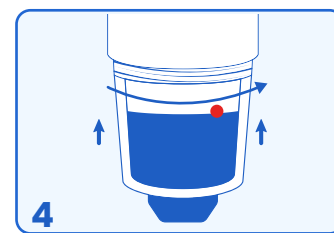

Installazione - Installation

Manutenzione - Maintenance